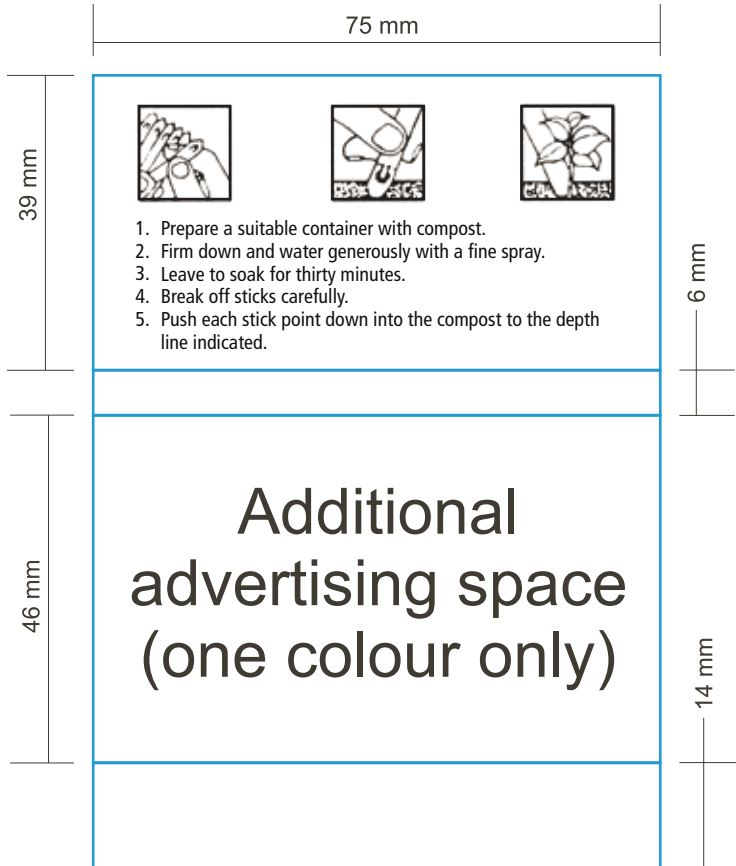

PLEASE ENSURE ALL DESIGNS INCLUDE 2mm BLEED

Inside layout

Outside layout

Finished Seedbook